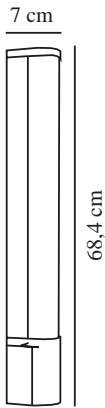

# MALAIKA 68 | WALL LIGHT | WHITE

2310221001

nordlux®

Voltage (V): 230 Volt  
IP degree: IP44  
Class (Class 1, Class 2, Class 3):  
Class 1 (Earth contact)  
Socket type: LED Module  
Switch placement: On the fixture  
Parallel connection: False

Primary material: Aluminium  
Secondary material: Plastic  
Colour: White

Height (cm): 7  
Width (cm): 5.5  
Length (cm): 68.4  
Projection (cm): 5.5  
Tilt Angle (°): 0  
Turning Angle (°): 0

EAN: 5704924016080  
TUN: 2326325  
Item Number: 2310221001  
Pcs Per Master Carton: 6  
Sales Box Height (cm): 8.5

Sales Box Width(cm): 70  
Sales Box Depth (cm): 7  
Sales Box Volume m³ : 0.0042  
Product net weight (kg): 0.65

Brightness of light (Lumen): 1350  
Colour temperature (Kelvin): 3000  
Ra-value : 80  
Lifetime (hours): 20000  
Energy class: E  
Actual watt (W): 15