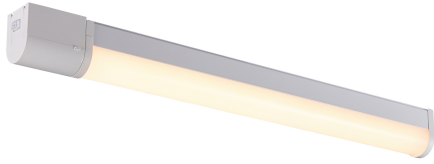

# MALAIKA 68 | WALL LIGHT | WHITE

2310221001

nordlux®

Voltage (V): 230 Volt  
IP degree: IP44  
Class (Class 1, Class 2, Class 3):  
Class 1 (Earth contact)  
Socket type: LED Module  
Switch placement: On the fixture  
Parallel connection: False

Primary material: Aluminium  
Secondary material: Plastic  
Colour: White

Height (cm): 7  
Width (cm): 5.5  
Length (cm): 68.4  
Projection (cm): 5.5  
Tilt Angle (°): 0  
Turning Angle (°): 0

EAN: 5704924016080  
TUN: 2326325  
Item Number: 2310221001  
Pcs Per Master Carton: 6  
Sales Box Height (cm): 8.5

Sales Box Width(cm): 70  
Sales Box Depth (cm): 7  
Sales Box Volume m³ : 0.0042  
Product net weight (kg): 0.65

Brightness of light (Lumen): 1350  
Colour temperature (Kelvin): 3000  
Ra-value : 80  
Lifetime (hours): 20000  
Energy class: E  
Actual watt (W): 15

- Suitable for the bathroom (IP44) • Built-in power outlet
- On/off switch on fixture • 5-year LED guarantee

Malaika is the perfect light to place next to your bathroom mirror. Malaika provides a practical light for shaving or getting ready and the built-in power outlet makes it easy to plug in a shaver, hair dryer or phone charger.