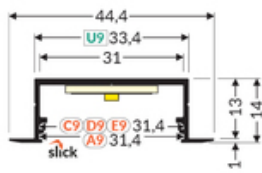

2*
end cap D9
zaślepka D9

3*
end cap E9
zaślepka E9

4*
LED clamp VARIO30
docisk LED VARIO30

TOPMET LIGHT KŁOSOWICZ WIŚNIEWSKI sp. z o.o.

Ostrowska 354 | 61-312 Poznań | POLAND

tel.: +48 61 872 75 00

info@topmet.pl

pdf card generation date: 10.03.2025