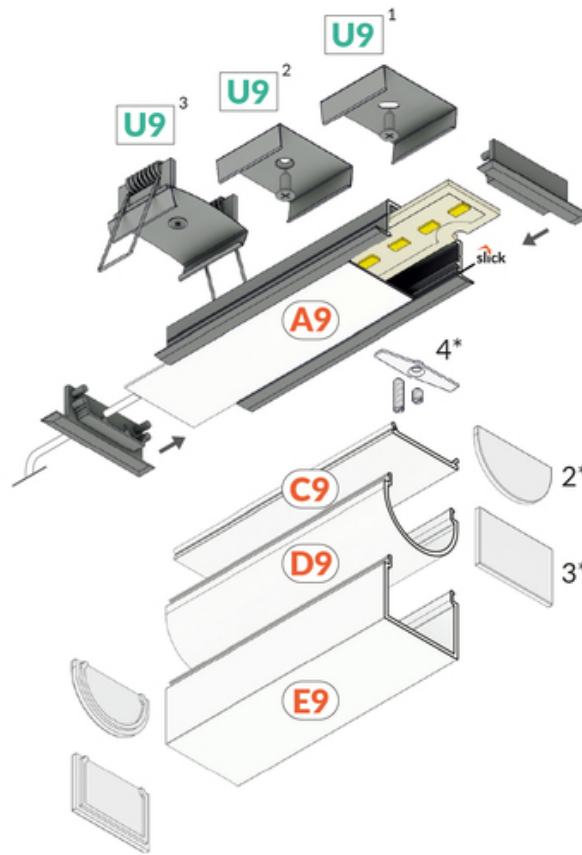

2*
end cap D9
zaślepka D9

3*
end cap E9
zaślepka E9

4*
LED clamp VARIO30
docisk LED VARIO30

TOPMET LIGHT KŁOSOWICZ WIŚNIEWSKI sp. z o.o.

Ostrowska 354 | 61-312 Poznań | POLAND

tel.: +48 61 872 75 00

info@topmet.pl

pdf card generation date: 10.03.2025

Basic Informations

EAN: 5901597240228 Index: V3220020 Material: aluminium Color: anodized Length [mm]: 2000 Weight [kg]: 0.486 Country of origin: PL	Measurement unit: qty Product packaging dimensions [mm]: 2000 x 44,4 x 14 Bulk packing [qty]: 20 Master packaging type: Bulk Product with gross packaging weight [kg]: 9.72
---	---

AVAILABLE COLORS

 <p>LED profile VARIO30-06 ACDE-9/U9 2000 white painted /plastic bag V3220001</p>	 <p>LED profile VARIO30-06 ACDE-9/U9 2000 raw alu. V3220000</p>	 <p>LED profile VARIO30-06 ACDE-9/U9 2000 black anod. /plastic bag V3220021</p>
--	--	--

AVAILABLE VARIANTS

1000 mm, 2000 mm, 3000 mm, 4050 mm

Matching elements

DIFFUSERS

 <p>diffuser C9 click 2000 transparent /plastic bag index: V3460016</p>	 <p>diffuser C9 click 2000 black /plastic bag index: V3460041</p>	 <p>diffuser D9 click 2000 opal /plastic bag index: V3500038</p>
 <p>diffuser E9 click 2000 opal /plastic bag index: V3540038</p>	 <p>diffuser A9 slide 2000 opal index: V3000238</p>	 <p>diffuser A9 slide 2000 frosted index: V3000239</p>