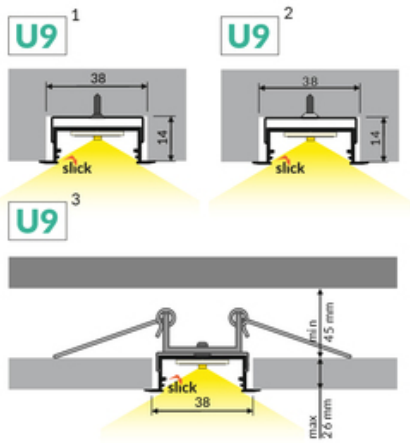

2*
end cap D9
zaślepka D9

3*
end cap E9
zaślepka E9

4*
LED clamp VARIO30
docisk LED VARIO30

TOPMET LIGHT KŁOSOWICZ WIŚNIEWSKI sp. z o.o.

Ostrowska 354 | 61-312 Poznań | POLAND

tel.: +48 61 872 75 00

info@topmet.pl

pdf card generation date: 10.03.2025