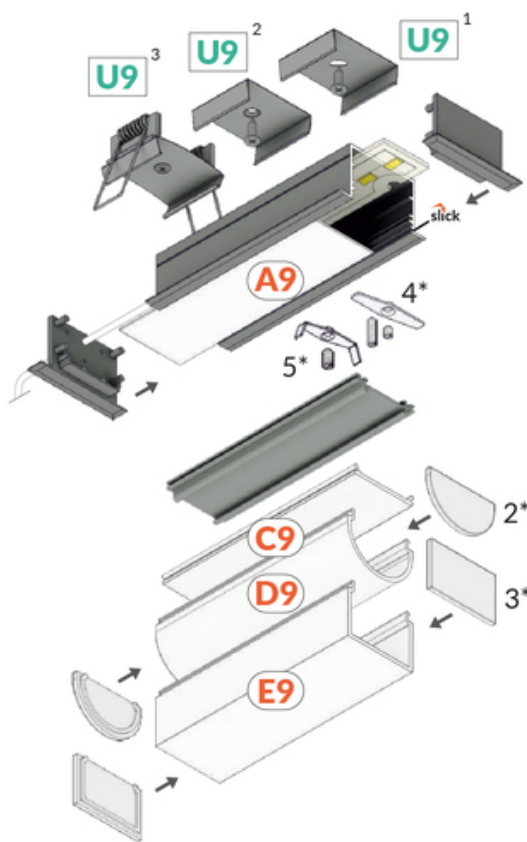

2*
end cap D9
zaślepka D9

3*
end cap E9
zaślepka E9

4*
LED clamp VARIO30
docisk LED VARIO30

5*
LED clamp VARIO30-1
docisk LED VARIO30-1

TOPMET LIGHT KŁOSOWICZ WIŚNIEWSKI sp. z o.o.

Ostrowska 354 | 61-312 Poznań | POLAND

tel.: +48 61 872 75 00

info@topmet.pl

pdf card generation date: 10.03.2025

Basic Informations

<p>EAN: 5901597241454 Index: V3250000 Material: aluminium Color: raw aluminium Length [mm]: 1000 Weight [kg]: 0.325 Country of origin: PL</p>	<p>Measurement unit: qty Product packaging dimensions [mm]: 1000 x 44,4 x 24 Bulk packing [qty]: 20 Master packaging type: Bulk Product with gross packaging weight [kg]: 6.5</p>
---	---

AVAILABLE COLORS

 <p>LED profile VARIO30-07 ACDE-9/U9 1000 anod. V3250020</p>	 <p>LED profile VARIO30-07 ACDE-9/U9 1000 white painted /plastic bag V3250001</p>	 <p>LED profile VARIO30-07 ACDE-9/U9 1000 black anod. /plastic bag V3250021</p>
---	---	---

AVAILABLE VARIANTS

1000 mm, 2000 mm, 3000 mm, 4050 mm

Matching elements

DIFFUSERS

END CAPS

MOUNTING PLATES

mounting plate U9 inox
[20pcs]

index: V4840019