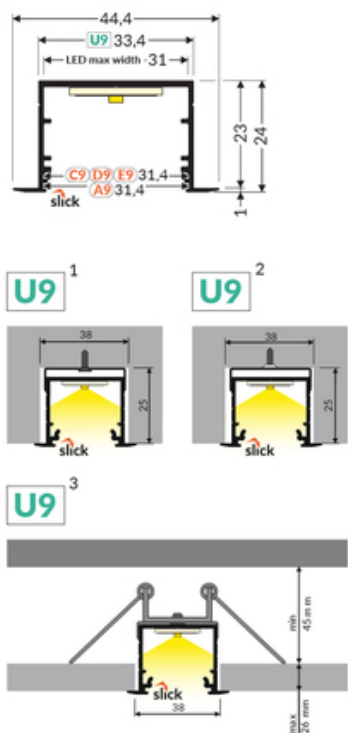

2*
end cap D9
zaślepka D9

3*
end cap E9
zaślepka E9

4*
LED clamp VARIO30
docisk LED VARIO30

5*
LED clamp VARIO30-1
docisk LED VARIO30-1

TOPMET LIGHT KŁOSOWICZ WIŚNIEWSKI sp. z o.o.

Ostrowska 354 | 61-312 Poznań | POLAND

tel.: +48 61 872 75 00

info@topmet.pl

pdf card generation date: 10.03.2025