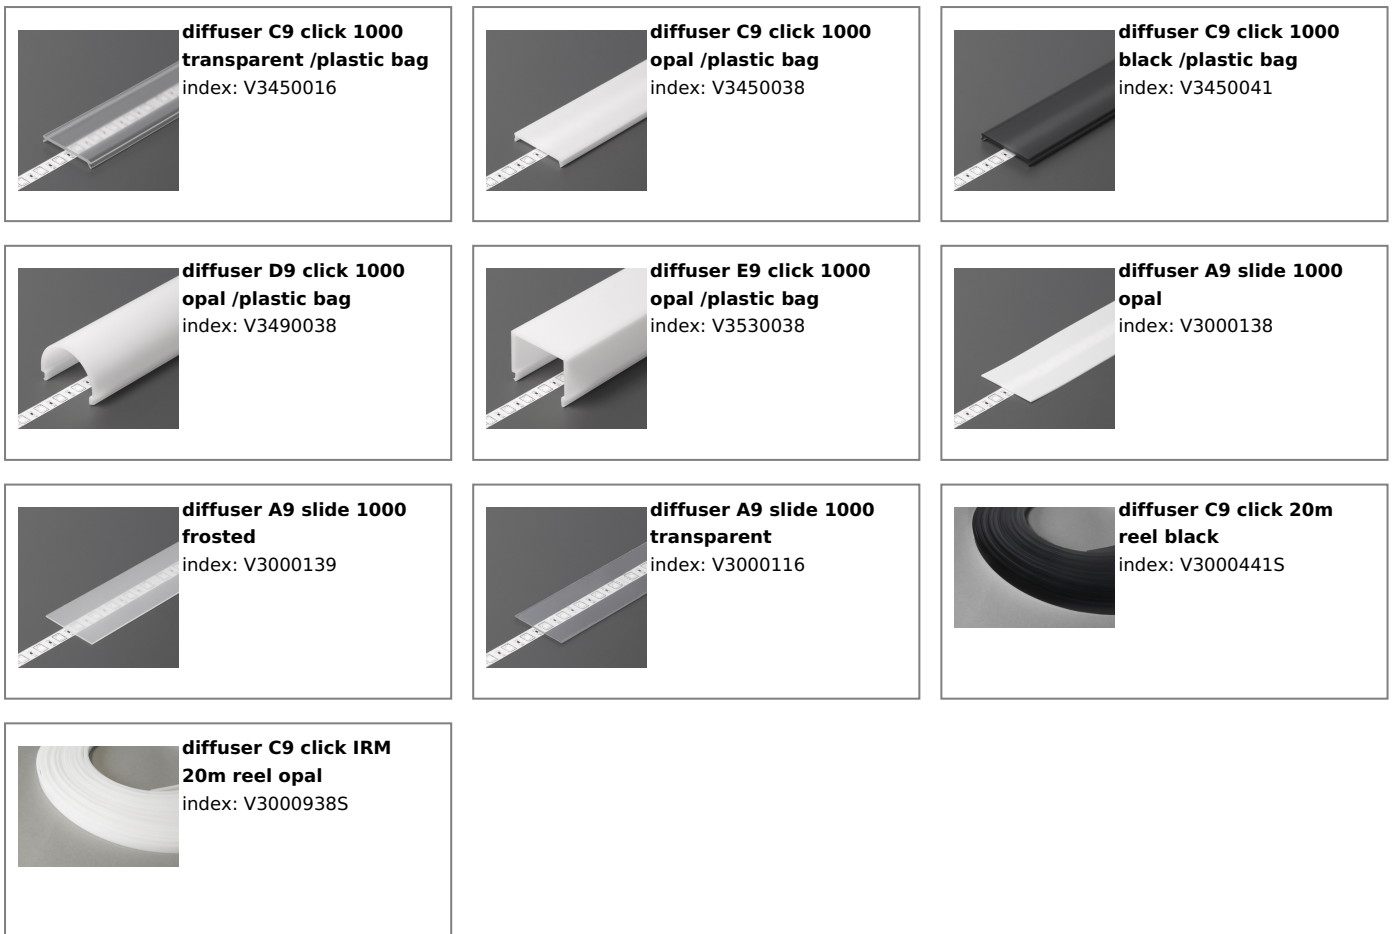

END CAPS

MOUNTING PLATES