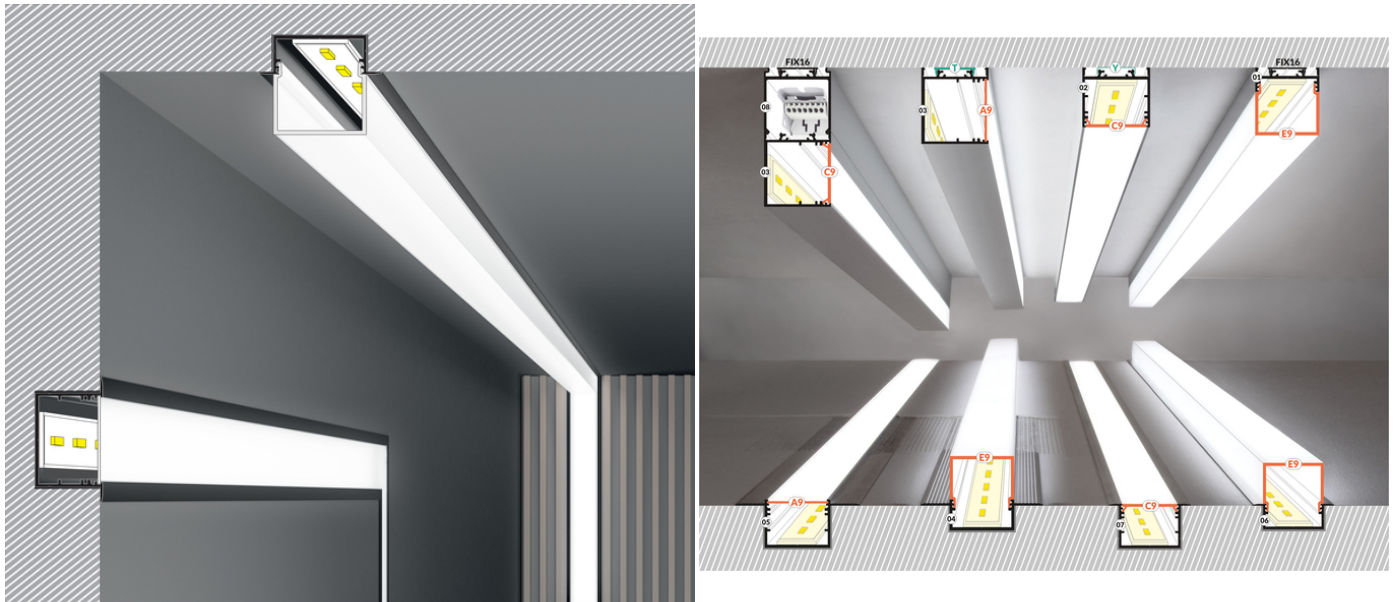

Basic Informations

EAN: 5901597241454 Index: V3250000 Material: aluminium Color: raw aluminium Length [mm]: 1000 Weight [kg]: 0.325 Country of origin: PL	Measurement unit: qty Product packaging dimensions [mm]: 1000 x 44,4 x 24 Bulk packing [qty]: 20 Master packaging type: Bulk Product with gross packaging weight [kg]: 6.5

AVAILABLE COLORS

LED profile VARIO30-07 ACDE-9/U9 1000 anod. V3250020	LED profile VARIO30-07 ACDE-9/U9 1000 white painted /plastic bag V3250001	LED profile VARIO30-07 ACDE-9/U9 1000 black anod. /plastic bag V3250021

AVAILABLE VARIANTS

1000 mm, 2000 mm, 3000 mm, 4050 mm

Matching elements

DIFFUSERS