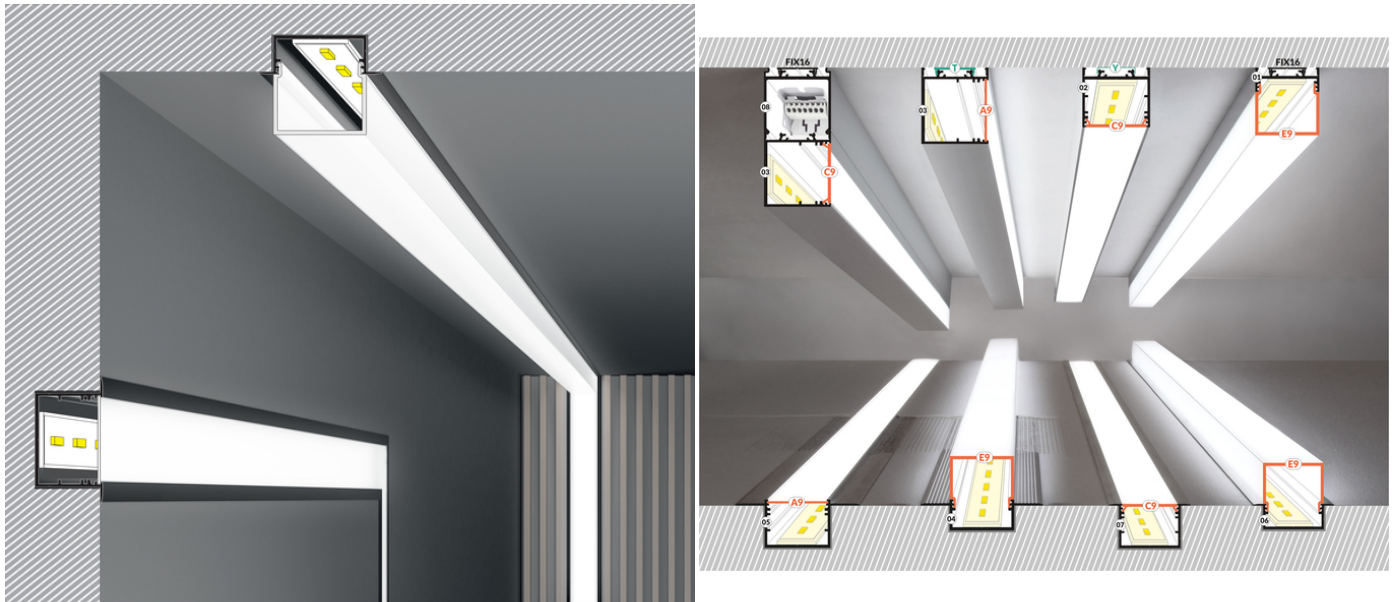

Basic Informations

EAN: 5901597240297 Index: V3260001 Material: aluminium Color: white painted Length [mm]: 2000 Weight [kg]: 0.712 Net weight [kg]: 0.012 Country of origin: PL	Measurement unit: qty Product packaging dimensions [mm]: 2000 x 44,4 x 24 Bulk packing [qty]: 20 Master packaging type: Carton Product with gross packaging weight [kg]: 15.94

AVAILABLE COLORS

LED profile VARIO30-07 ACDE-9/U9 2000 anod. V3260020	LED profile VARIO30-07 ACDE-9/U9 2000 raw alu. V3260000	LED profile VARIO30-07 ACDE-9/U9 2000 black anod. /plastic bag V3260021

AVAILABLE VARIANTS

1000 mm, 2000 mm, 3000 mm, 4050 mm

Matching elements