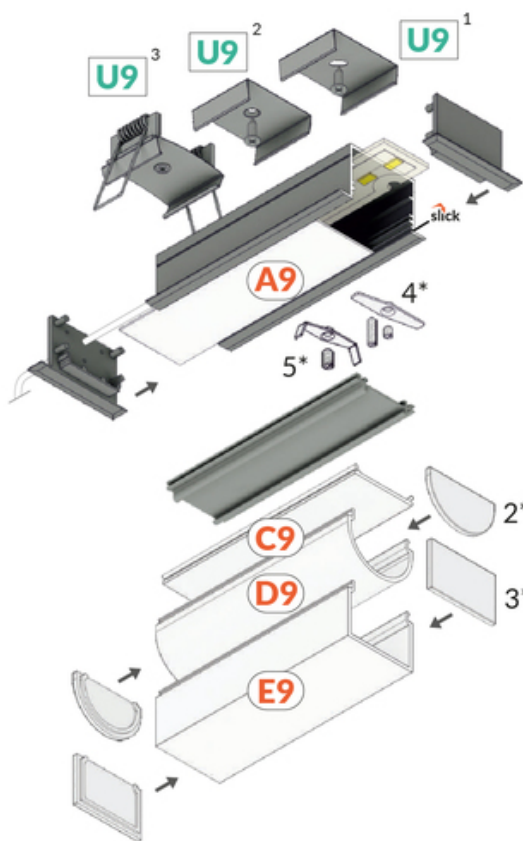

2*
end cap D9
zašlepka D9

3*
end cap E9
zašlepka E9

4*
LED clamp VARIO30
docisk LED VARIO30

5*
LED clamp VARIO30-1
docisk LED VARIO30-1

TOPMET LIGHT KŁOSOWICZ WIŚNIEWSKI sp. z o.o.

Ostrowska 354 | 61-312 Poznań | POLAND

tel.: +48 61 872 75 00

info@topmet.pl

pdf card generation date: 10.03.2025

Basic Informations

<p>EAN: 5901597240297 Index: V3260001 Material: aluminium Color: white painted Length [mm]: 2000 Weight [kg]: 0.712 Net weight [kg]: 0.012 Country of origin: PL</p>	<p>Measurement unit: qty Product packaging dimensions [mm]: 2000 x 44,4 x 24 Bulk packing [qty]: 20 Master packaging type: Carton Product with gross packaging weight [kg]: 15.94</p>
---	---

**connector VARIO30-07
135deg white painted
/plastic bag**
index: V4820001S

**connector VARIO30-07
270deg bent white
painted /plastic bag**
index: V4830001S

MOUNTING PLATES

**mounting plate U9 inox
[20pcs]**
index: V4840019