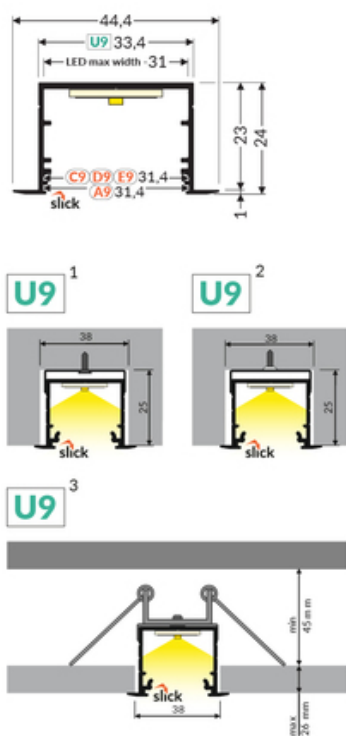

2*
end cap D9
zašlepka D9

3*
end cap E9
zašlepka E9

4*
LED clamp VARIO30
docisk LED VARIO30

5*
LED clamp VARIO30-1
docisk LED VARIO30-1

TOPMET LIGHT KŁOSOWICZ WIŚNIEWSKI sp. z o.o.

Ostrowska 354 | 61-312 Poznań | POLAND

tel.: +48 61 872 75 00

info@topmet.pl

pdf card generation date: 10.03.2025