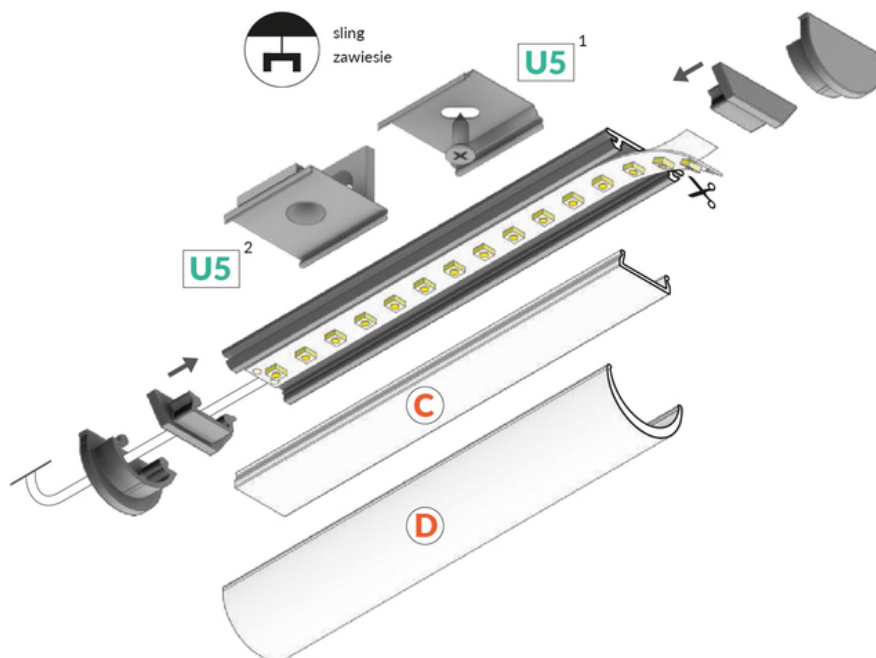

LED PROFILE ARC12 CD/U5 1000 RAW ALU.

Furniture

	<ul style="list-style-type: none">• flexible aluminium profile, possibility of bending in two directions• the profile keeps the shape of the bend• minimum bending radius: 50 cm• decorative and illuminating purpose of the profile• possibility of using two diffusers - better light scattering• possible outside installation (with D diffuser and waterproof LED strip used)	 EU industrial designs  CE  Made in Poland	 Buy product
-----------------------------------------------------------------------------------	----------------------------------------------------------------------------------------------------------------------------------------------------------------------------------------------------------------------------------------------------------------------------------------------------------------------------------------------------------------------------------------------------------------------------------------------	-----------------------------------------------------------------------------------------------------------------------------------------------------------------------------------------------------------------------------------------------------------------------------------------------------	----------------------------------------------------------------------------------------------------