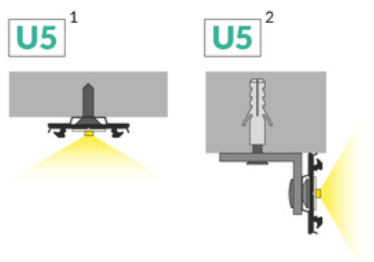

LED PROFILE ARC12 CD/U5 1000 RAW ALU.

Furniture

	<ul style="list-style-type: none">• flexible aluminium profile, possibility of bending in two directions• the profile keeps the shape of the bend• minimum bending radius: 50 cm• decorative and illuminating purpose of the profile• possibility of using two diffusers - better light scattering• possible outside installation (with D diffuser and waterproof LED strip used)	 EU industrial designs  CE  Made in Poland	 Buy product
-----------------------------------------------------------------------------------	----------------------------------------------------------------------------------------------------------------------------------------------------------------------------------------------------------------------------------------------------------------------------------------------------------------------------------------------------------------------------------------------------------------------------------------------	-----------------------------------------------------------------------------------------------------------------------------------------------------------------------------------------------------------------------------------------------------------------------------------------------------	----------------------------------------------------------------------------------------------------