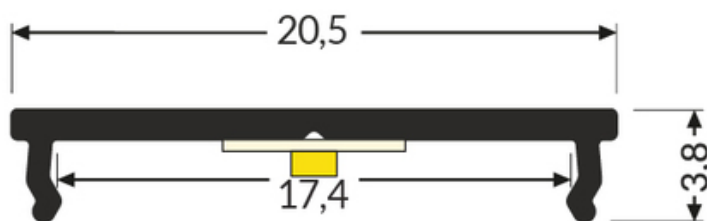

# LED PROFILE FIX16 1000 BLACK ANOD. /PLASTIC BAG

Furniture

max 16 mm

	<ul style="list-style-type: none"><li>• the simplest installation of a LED strip</li><li>• function of a radiator</li><li>• improves adhesion of the LED strip</li><li>• minimal height of the profile</li><li>• budget profile, for use without a diffuser</li><li>• maximum width of the LED strip: 12 mm (FIX12) and 16 mm (FIX16)</li></ul>	 <p>EU industrial designs</p>  <p>CE</p>  <p>Made in Poland</p>	 <p>Buy product</p>
---	---	--	--

## Basic Informations

<p>EAN: 5901597239451          Index: C6010021          Material: aluminium          Color: black anodized          Length [mm]: 1000          Weight [kg]: 0.073          Net weight [kg]: 0.005999999999999999          Country of origin: PL</p>	<p>Measurement unit: qty          Product packaging dimensions [mm]: 1000 x 20,5 x 3,8          Bulk packing [qty]: 40          Master packaging type: Carton          Product with gross packaging weight [kg]: 3.33</p>
---	---

## AVAILABLE VARIANTS

1000 mm, 2000 mm, 3000 mm, 4050 mm