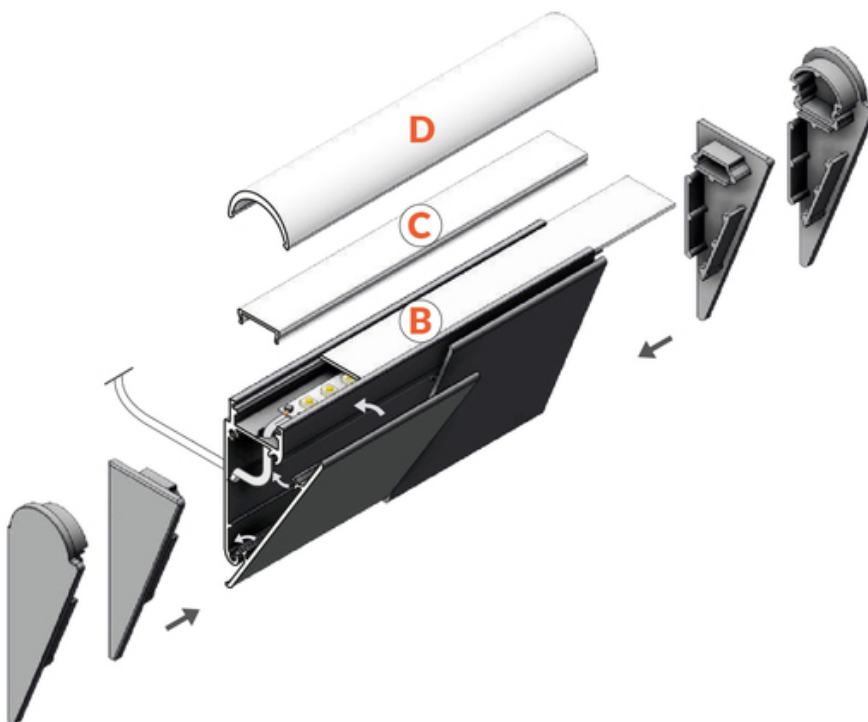

COVER WALLE12 1000 ANOD.

- mounted directly to a wall or ceiling
- 7 types of matching diffusers
- possibility of outdoor using (with D diffuser and waterproof LED strip)

Buy product

TOPMET LIGHT KŁOSOWICZ WIŚNIEWSKI sp. z o.o.

Ostrowska 354 | 61-312 Poznań | POLAND

tel.: +48 61 872 75 00

info@topmet.pl

pdf card generation date: 10.03.2025

Basic Informations

EAN: 5901597208976 Index: B8030020 Material: aluminium Color: anodized Length [mm]: 1000 Weight [kg]: 0.216 Country of origin: PL	Measurement unit: qty Product packaging dimensions [mm]: 1000 x 4,8 x 59,1 Bulk packing [qty]: 40 Master packaging type: Bulk Product with gross packaging weight [kg]: 8.64
---	--

AVAILABLE COLORS

AVAILABLE VARIANTS

1000 mm, 2000 mm, 3000 mm, 4050 mm

Matching elements
