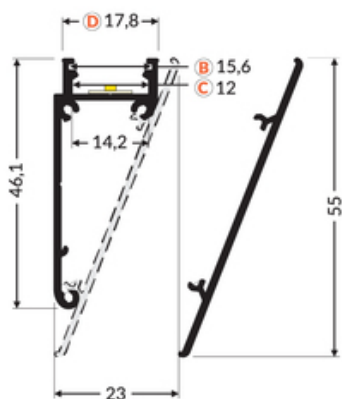

COVER WALLE12 1000 ANOD.

- mounted directly to a wall or ceiling
- 7 types of matching diffusers
- possibility of outdoor using (with D diffuser and waterproof LED strip)

Buy product

TOPMET LIGHT KŁOSOWICZ WIŚNIEWSKI sp. z o.o.

Ostrowska 354 | 61-312 Poznań | POLAND

tel.: +48 61 872 75 00

info@topmet.pl

pdf card generation date: 10.03.2025

Basic Informations

EAN: 5901597208976 Index: B8030020 Material: aluminium Color: anodized Length [mm]: 1000 Weight [kg]: 0.216 Country of origin: PL	Measurement unit: qty Product packaging dimensions [mm]: 1000 x 4,8 x 59,1 Bulk packing [qty]: 40 Master packaging type: Bulk Product with gross packaging weight [kg]: 8.64
---	--

AVAILABLE COLORS

AVAILABLE VARIANTS

1000 mm, 2000 mm, 3000 mm, 4050 mm

Matching elements
