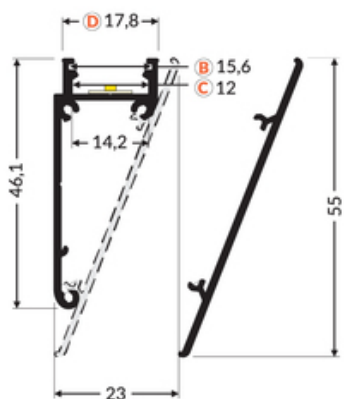

COVER WALLE12 1000 RAW ALU.

- mounted directly to a wall or ceiling
- 7 types of matching diffusers
- possibility of outdoor using (with D diffuser and waterproof LED strip)

Buy product

TOPMET LIGHT KŁOSOWICZ WIŚNIEWSKI sp. z o.o.

Ostrowska 354 | 61-312 Poznań | POLAND

tel.: +48 61 872 75 00

info@topmet.pl

pdf card generation date: 09.03.2025

Basic Informations

EAN: 5901597247142 Index: B8030000 Material: aluminium Color: raw aluminium Lenght [mm]: 1000 Weigh [kg]t: 0.216 Country of origin: PL	Measurement unit: qty Product packaging dimensions [mm]: 1000 x 4,8 x 59,1 Bulk packing [qty]: 40 Master packaging type: Bulk Product with gross packaging weight [kg]: 8.64
--	--

AVAILABLE COLORS

AVAILABLE VARIANTS

1000 mm, 2000 mm, 3000 mm, 4050 mm

Matching elements
