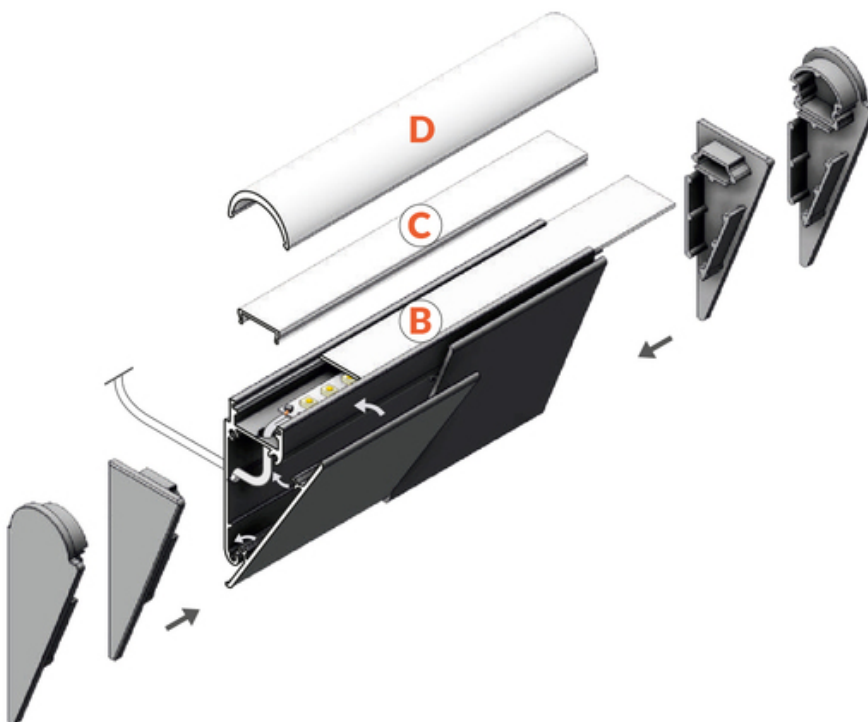

COVER WALLE12 1000 RAW ALU.

- mounted directly to a wall or ceiling
- 7 types of matching diffusers
- possibility of outdoor using (with D diffuser and waterproof LED strip)

Buy product

TOPMET LIGHT KŁOSOWICZ WIŚNIEWSKI sp. z o.o.

Ostrowska 354 | 61-312 Poznań | POLAND

tel.: +48 61 872 75 00

info@topmet.pl

pdf card generation date: 09.03.2025

Basic Informations

EAN: 5901597247142 Index: B8030000 Material: aluminium Color: raw aluminium Lenght [mm]: 1000 Weigh [kg]t: 0.216 Country of origin: PL	Measurement unit: qty Product packaging dimensions [mm]: 1000 x 4,8 x 59,1 Bulk packing [qty]: 40 Master packaging type: Bulk Product with gross packaging weight [kg]: 8.64
--	--

AVAILABLE COLORS

AVAILABLE VARIANTS

1000 mm, 2000 mm, 3000 mm, 4050 mm

Matching elements
