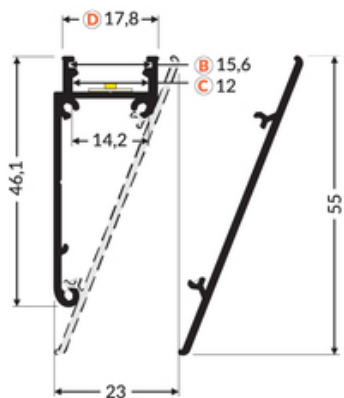

## Basic Informations

<p>EAN: 5901597217244 Index: B8070001 Material: aluminium Color: white painted Length [mm]: 1000 Weight [kg]: 0.237 Net weight [kg]: 0.005999999999999998 Country of origin: PL</p>	<p>Measurement unit: qty Product packaging dimensions [mm]: 1000 x 4,8 x 59,1 Bulk packing [qty]: 20 Master packaging type: Carton Product with gross packaging weight [kg]: 5.15</p>
---	---

## AVAILABLE VARIANTS

1000 mm, 2000 mm, 3000 mm, 4050 mm

---