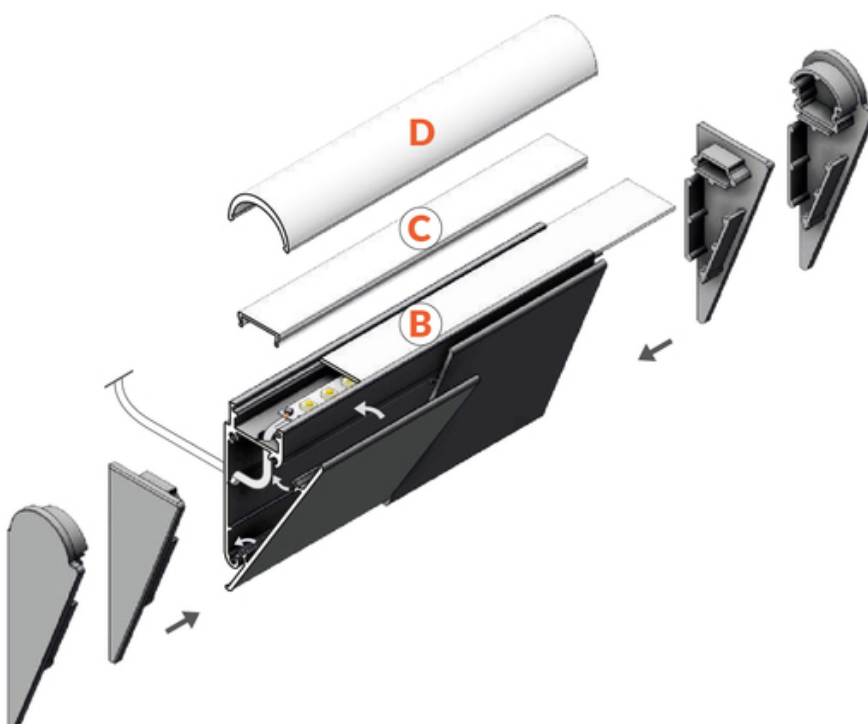

# COVER WALLE12 1000 WHITE PAINTED /PLASTIC BAG

	<ul style="list-style-type: none"><li>• mounted directly to a wall or ceiling</li><li>• 7 types of matching diffusers</li><li>• possibility of outdoor using (with D diffuser and waterproof LED strip)</li></ul>	 <p>Buy product</p>
---	---	--

## Basic Informations

<p>EAN: 5901597217244 Index: B8070001 Material: aluminium Color: white painted Length [mm]: 1000 Weight [kg]: 0.237 Net weight [kg]: 0.005999999999999998 Country of origin: PL</p>	<p>Measurement unit: qty Product packaging dimensions [mm]: 1000 x 4,8 x 59,1 Bulk packing [qty]: 20 Master packaging type: Carton Product with gross packaging weight [kg]: 5.15</p>
---	---

## AVAILABLE VARIANTS

1000 mm, 2000 mm, 3000 mm, 4050 mm

---