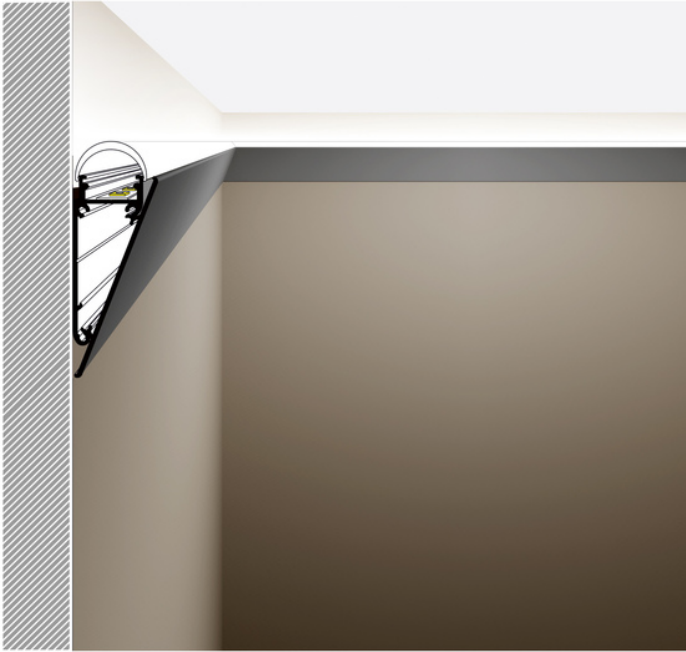

# COVER WALLE12 1000 WHITE PAINTED /PLASTIC BAG

	<ul style="list-style-type: none"><li>• mounted directly to a wall or ceiling</li><li>• 7 types of matching diffusers</li><li>• possibility of outdoor using (with D diffuser and waterproof LED strip)</li></ul>	 <p>Buy product</p>
---	---	--

## Basic Informations

<p>EAN: 5901597217244 Index: B8070001 Material: aluminium Color: white painted Length [mm]: 1000 Weight [kg]: 0.237 Net weight [kg]: 0.005999999999999998 Country of origin: PL</p>	<p>Measurement unit: qty Product packaging dimensions [mm]: 1000 x 4,8 x 59,1 Bulk packing [qty]: 20 Master packaging type: Carton Product with gross packaging weight [kg]: 5.15</p>
---	---

## AVAILABLE VARIANTS

1000 mm, 2000 mm, 3000 mm, 4050 mm

---