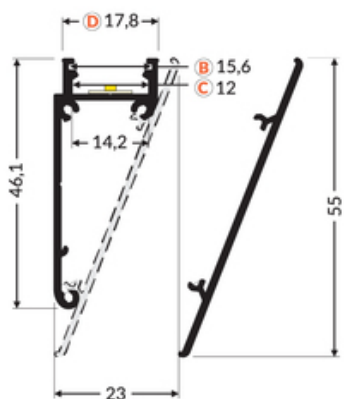

COVER WALLE12 2000 RAW ALU.

- mounted directly to a wall or ceiling
- 7 types of matching diffusers
- possibility of outdoor using (with D diffuser and waterproof LED strip)

Buy product

TOPMET LIGHT KŁOSOWICZ WIŚNIEWSKI sp. z o.o.

Ostrowska 354 | 61-312 Poznań | POLAND

tel.: +48 61 872 75 00

info@topmet.pl

pdf card generation date: 10.03.2025

Basic Informations

EAN: 5901597247166 Index: B8040000 Material: aluminium Color: raw aluminium Length [mm]: 2000 Weight [kg]: 0.432 Country of origin: PL	Measurement unit: qty Product packaging dimensions [mm]: 2000 x 4,8 x 59,1 Bulk packing [qty]: 40 Master packaging type: Bulk Product with gross packaging weight [kg]: 17.28
--	---

AVAILABLE COLORS

AVAILABLE VARIANTS

1000 mm, 2000 mm, 3000 mm, 4050 mm

Matching elements
