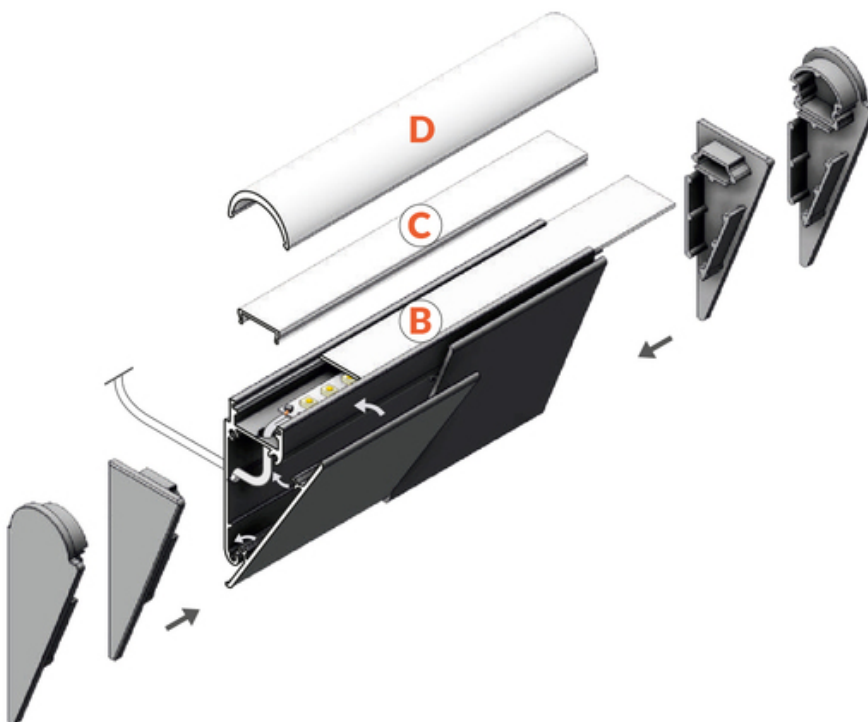

COVER WALLE12 2000 RAW ALU.

- mounted directly to a wall or ceiling
- 7 types of matching diffusers
- possibility of outdoor using (with D diffuser and waterproof LED strip)

Buy product

TOPMET LIGHT KŁOSOWICZ WIŚNIEWSKI sp. z o.o.

Ostrowska 354 | 61-312 Poznań | POLAND

tel.: +48 61 872 75 00

info@topmet.pl

pdf card generation date: 10.03.2025

Basic Informations

EAN: 5901597247166 Index: B8040000 Material: aluminium Color: raw aluminium Length [mm]: 2000 Weight [kg]: 0.432 Country of origin: PL	Measurement unit: qty Product packaging dimensions [mm]: 2000 x 4,8 x 59,1 Bulk packing [qty]: 40 Master packaging type: Bulk Product with gross packaging weight [kg]: 17.28
--	---

AVAILABLE COLORS

AVAILABLE VARIANTS

1000 mm, 2000 mm, 3000 mm, 4050 mm

Matching elements
