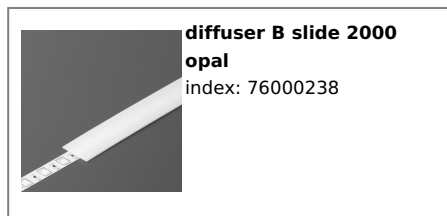

Matching elements

DIFFUSERS