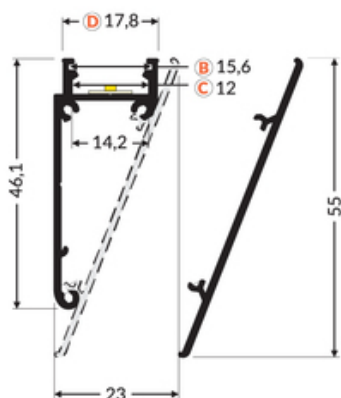

LED PROFILE WALLE12 BCD 2000 ANOD.

Architectural

	• mounted directly to a wall or ceiling • 7 types of matching diffusers • possibility of outdoor using (with D diffuser and waterproof LED strip)	EU industrial designs CE Made in Poland	Buy product

TOPMET LIGHT KŁOSOWICZ WIŚNIEWSKI sp. z o.o.

Ostrowska 354 | 61-312 Poznań | POLAND

tel.: +48 61 872 75 00

info@topmet.pl

pdf card generation date: 10.03.2025