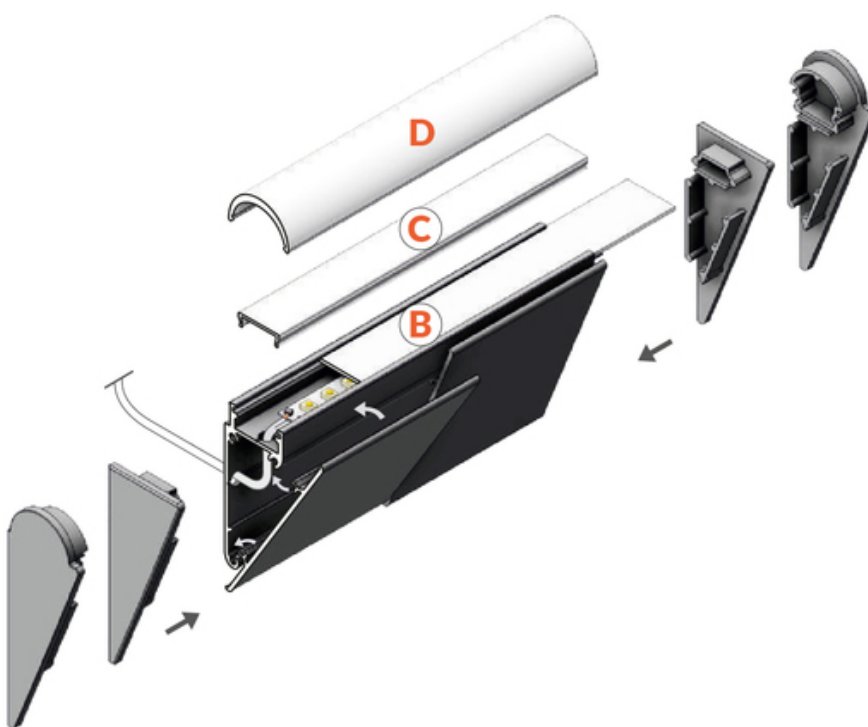

# LED PROFILE WALLE12 BCD 2000 ANOD.

Architectural

	<ul style="list-style-type: none"><li>• mounted directly to a wall or ceiling</li><li>• 7 types of matching diffusers</li><li>• possibility of outdoor using (with D diffuser and waterproof LED strip)</li></ul>	<p> EU industrial designs</p> <p> CE</p> <p> Made in Poland</p>	 <p>Buy product</p>
---	---	--	--

## Basic Informations

EAN: 5901597208969 Index: B8020020 Material: aluminium Color: anodized Length [mm]: 2000 Weight [kg]: 0.586 Country of origin: PL	Measurement unit: qty Product packaging dimensions [mm]: 2000 x 17,8 x 46,1 Bulk packing [qty]: 20 Master packaging type: Bulk Product with gross packaging weight [kg]: 11.72
---	--

## AVAILABLE VARIANTS

1000 mm, 2000 mm, 3000 mm, 4050 mm