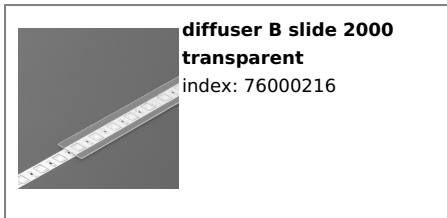

END CAPS

CONNECTORS

COMPLEMENTARY PROFILE