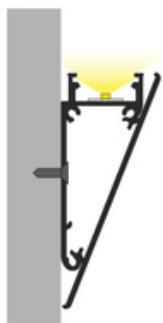

# LED PROFILE WALLE12 BCD 2000 ANOD.

Architectural

	<ul style="list-style-type: none"><li>• mounted directly to a wall or ceiling</li><li>• 7 types of matching diffusers</li><li>• possibility of outdoor using (with D diffuser and waterproof LED strip)</li></ul>	<p> EU industrial designs</p> <p> CE</p> <p> Made in Poland</p>	 <p>Buy product</p>
---	---	--	--