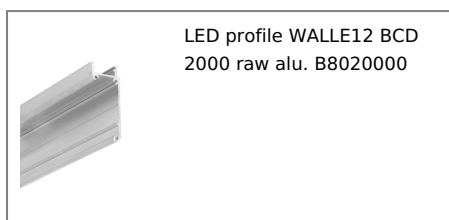

Basic Informations

EAN: 5901597208969 Index: B8020020 Material: aluminium Color: anodized Length [mm]: 2000 Weight [kg]: 0.586 Country of origin: PL	Measurement unit: qty Product packaging dimensions [mm]: 2000 x 17,8 x 46,1 Bulk packing [qty]: 20 Master packaging type: Bulk Product with gross packaging weight [kg]: 11.72

AVAILABLE COLORS