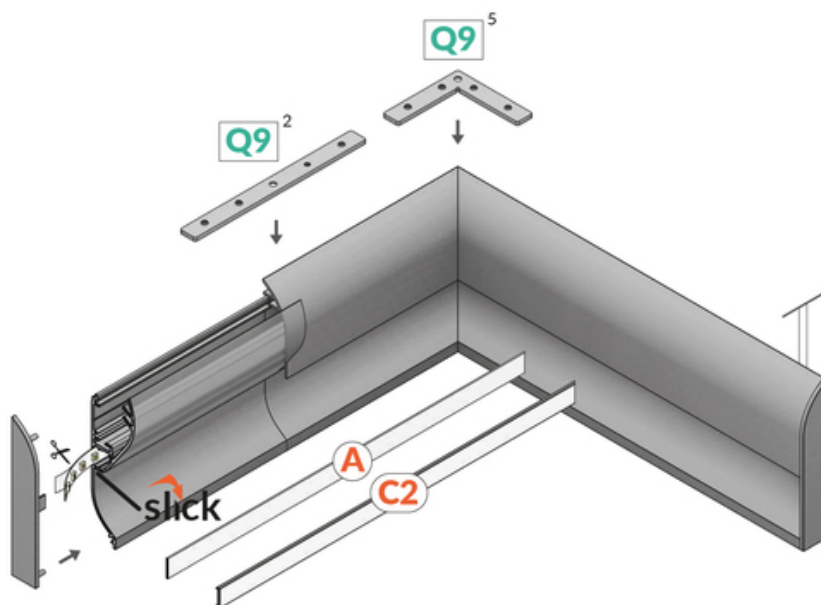

COMPLEMENTARY PROFILE SKIRT10 1000 WHITE PAINTED /PLASTIC BAG

Architectural

max 10 mm

- elegant and robust skirting board for LED strips
- soft glow with a 60 P/m LED strip
- optimum light effect with a matt floor or carpet
- convenient installation
- space for concealing wires

EU industrial designs

CE

Made in Poland

Buy product