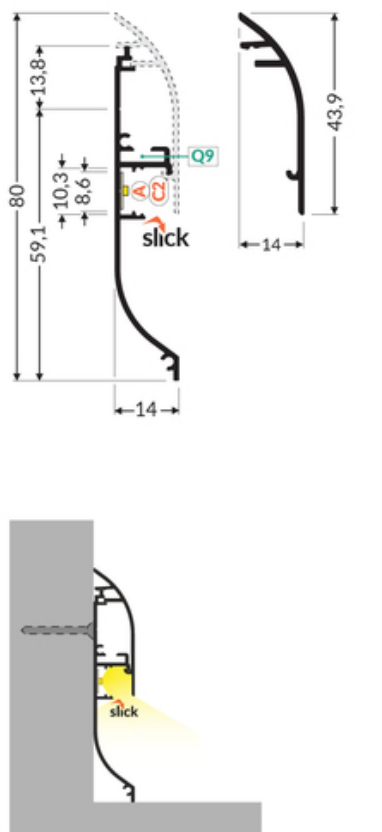

COMPLEMENTARY PROFILE SKIRT10 1000 WHITE PAINTED /PLASTIC BAG

Architectural

max 10 mm

- elegant and robust skirting board for LED strips
- soft glow with a 60 P/m LED strip
- optimum light effect with a matt floor or carpet
- convenient installation
- space for concealing wires

EU industrial designs

CE

Made in Poland

Buy product