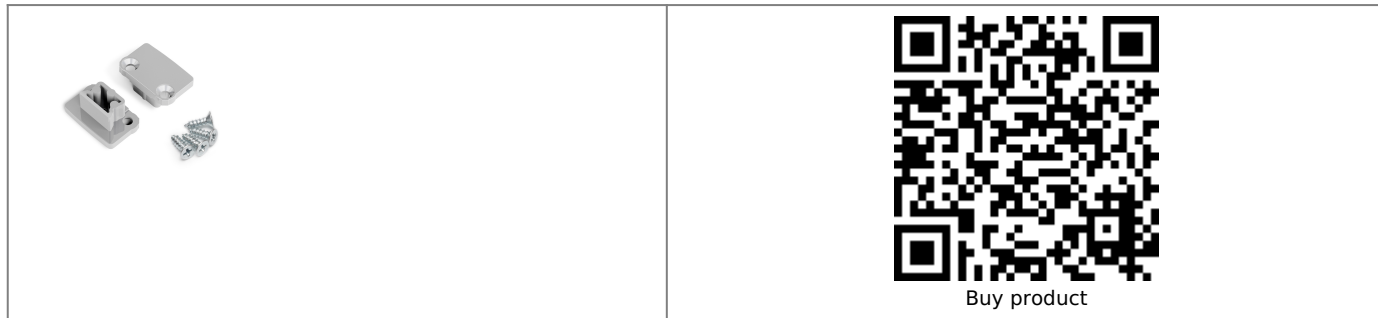

END CAP FLOOR8 SILVER [20PCS]

AVAILABLE COLORS

AVAILABLE VARIANTS

Matching elements