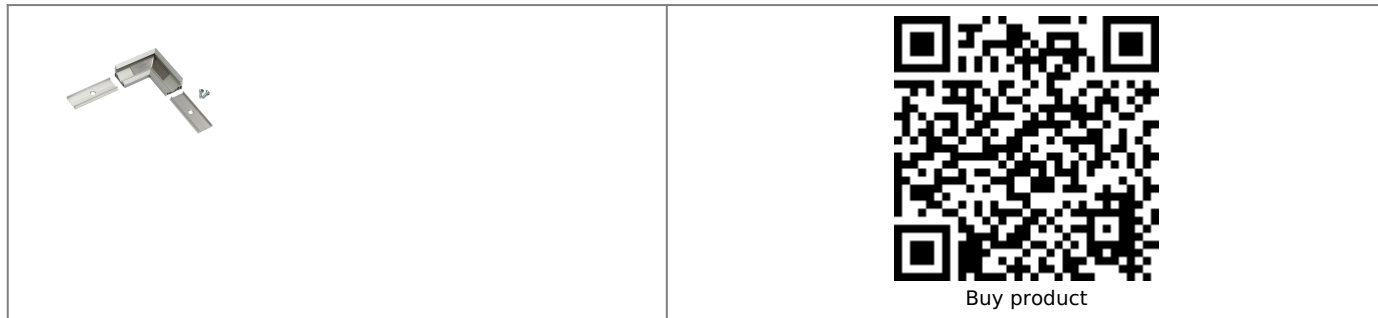

## CONNECTOR CORNER10 90DEG ANOD. /PLASTIC BAG