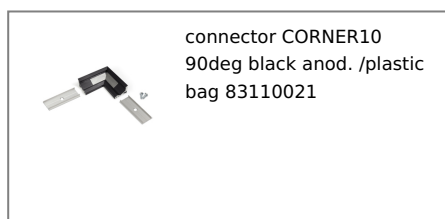

AVAILABLE COLORS

AVAILABLE VARIANTS

Matching elements