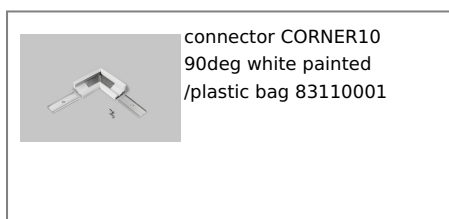

AVAILABLE COLORS

AVAILABLE VARIANTS

Matching elements