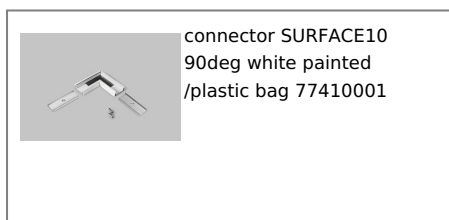

CONNECTOR SURFACE10 90DEG BLACK ANOD. /PLASTIC BAG

AVAILABLE COLORS

AVAILABLE VARIANTS

Matching elements