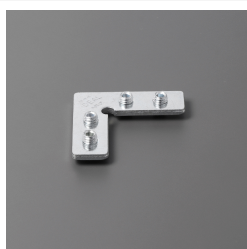

CONNECTOR Q 90DEG /PLASTIC BAG

Buy product

AVAILABLE VARIANTS

Matching elements
