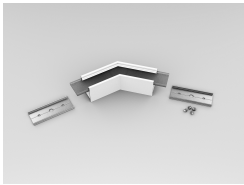

CONNECTOR LINEA20 135DEG WHITE PAINTED /PLASTIC BAG

Buy product

AVAILABLE COLORS

AVAILABLE VARIANTS

Matching elements