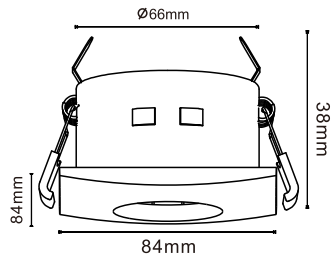

INSTALLATION INSTRUCTION
SPOTLIGHT FITTING

VT-787SQ

SKU 3615

SKU 3616

TECHNICAL DATA:

SKU No.	3615 , 3616
Unit Color	White , Satin Nickle
Holder	GU10
Protection Rating	IP20
Unit size	84x84x38mm

INSTALLATION DIAGRAM: