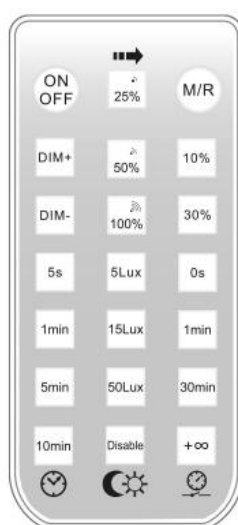

WOJ+07089

WOJ+07089

Degree of protection (IP) **IP20**

Technical data

Code	WOJ+07089
Degree of protection (IP)	IP20
Colour	White
Dimension (AxBxC)	91x41x11 mm
For use	Inside
Application	Inside
Other	CR2025L 3V ,
Catalogue number	MH11 ,