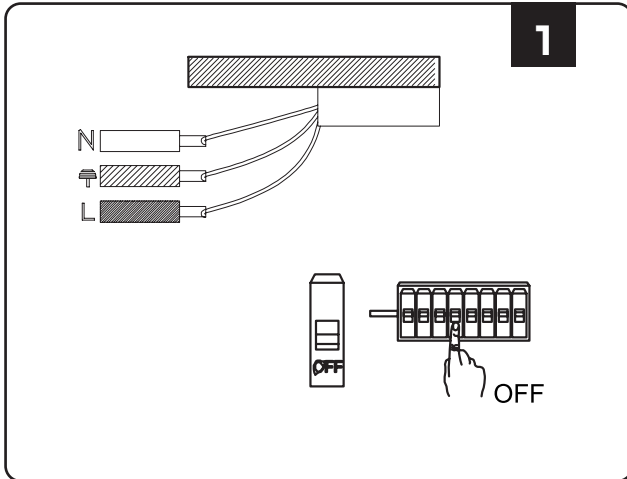

INSTALLATION INSTRUCTIONS

1. Turn off the power.
2. Fix the guide rail strip to the ceiling with screws.
3. Install the power supply and connect it to the market.
4. After checking that there are no errors, install the lamp and turn on the power switch to use it.