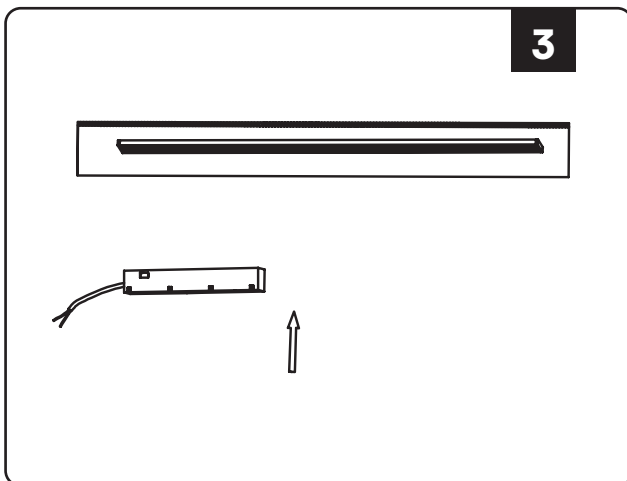

INSTALLATION INSTRUCTIONS

1. Turn off the power.
2. Fix the guide rail strip to the ceiling with screws.
3. Install the power supply and connect it to the market.
4. After checking that there are no errors, install the lamp and turn on the power switch to use it.