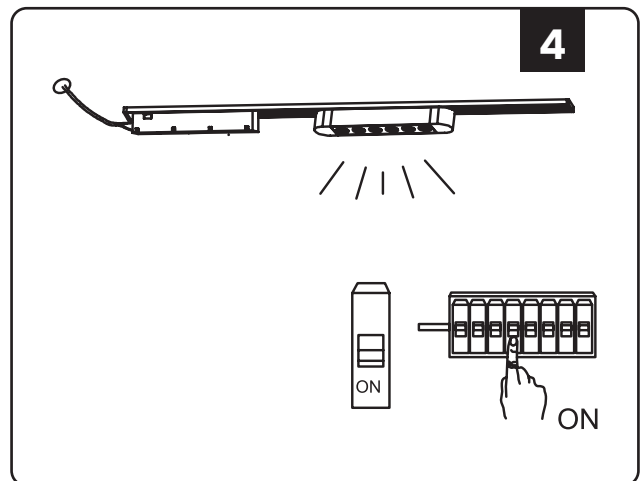

INSTALLATION INSTRUCTIONS

1. Turn off the power.
2. Fix the guide rail strip to the ceiling with screws.
3. Install the power supply and connect it to the market.
4. After checking that there are no errors, install the lamp and turn on the power switch to use it.