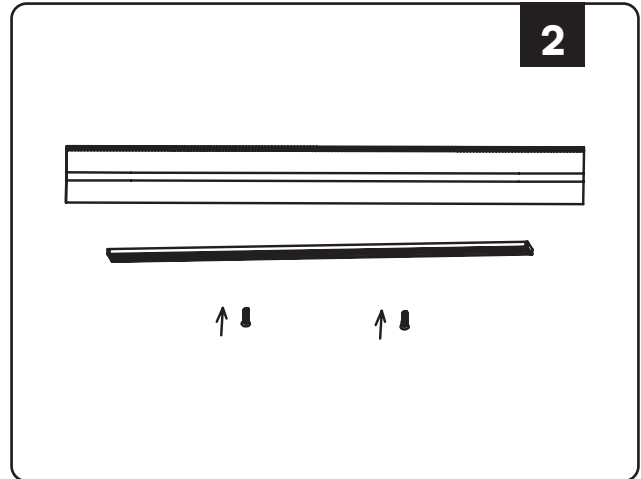

INSTALLATION INSTRUCTIONS

1. Turn off the power.
2. Fix the guide rail strip to the ceiling with screws.
3. Install the power supply and connect it to the market.
4. After checking that there are no errors, install the lamp and turn on the power switch to use it.