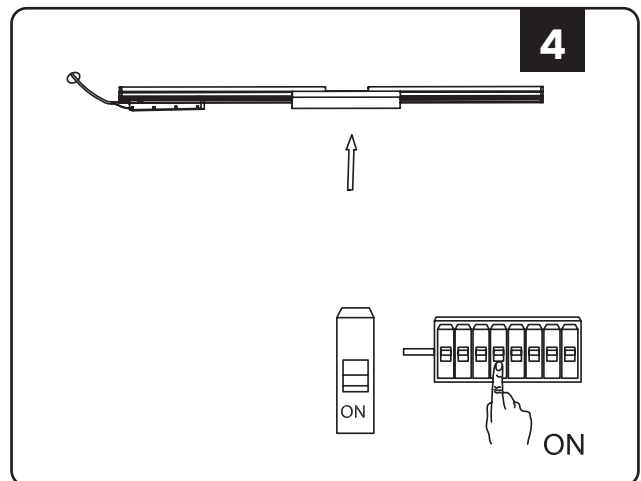

INSTALLATION INSTRUCTIONS

1. Switch off the power.
2. Install the adapter into the guide rail groove .
3. Check that everything is in order .
4. Switch on the power if above steps done properly without any mistakes.