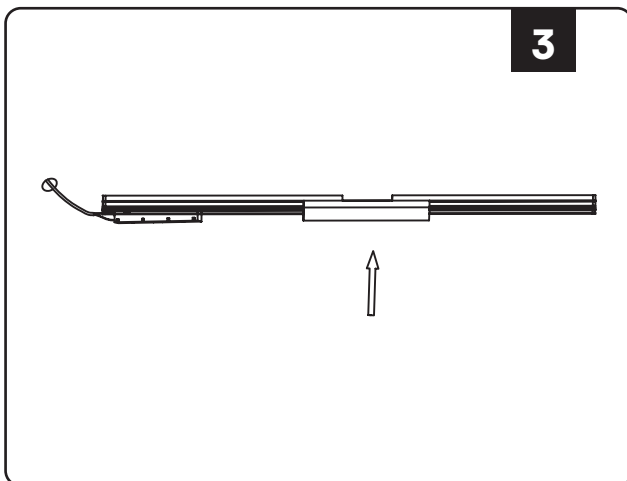

INSTALLATION INSTRUCTIONS

1. Switch off the power.
2. Install the adapter into the guide rail groove .
3. Check that everything is in order .
4. Switch on the power if above steps done properly without any mistakes.