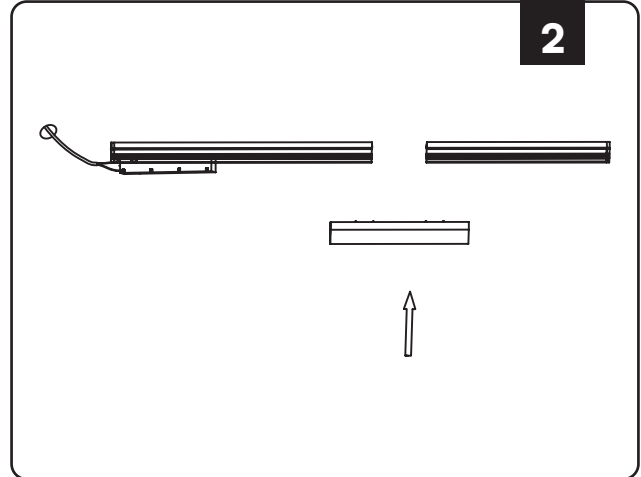

INSTALLATION INSTRUCTIONS

1. Switch off the power.
2. Install the adapter into the guide rail groove .
3. Check that everything is in order .
4. Switch on the power if above steps done properly without any mistakes.