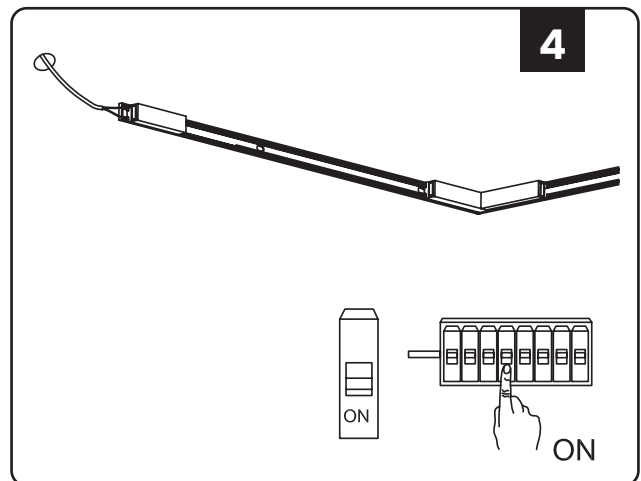

INSTALLATION INSTRUCTIONS

1. Switch off the power.
2. Install the adapter into the guide rail groove .
3. Check that everything is in order .
4. Switch on the power if above steps done properly without any mistakes.