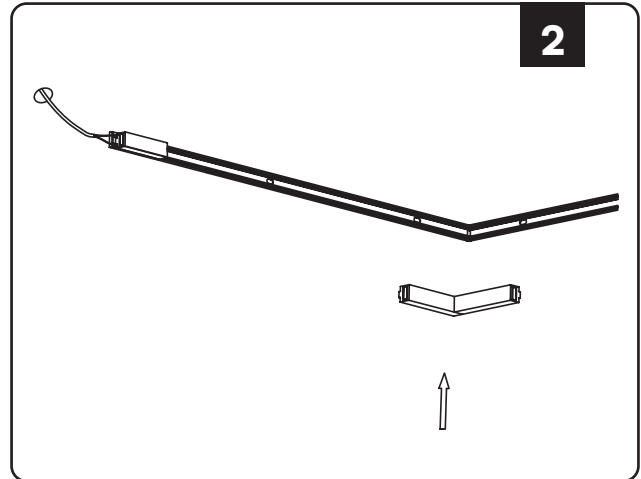

INSTALLATION INSTRUCTIONS

1. Switch off the power.
2. Install the adapter into the guide rail groove .
3. Check that everything is in order .
4. Switch on the power if above steps done properly without any mistakes.