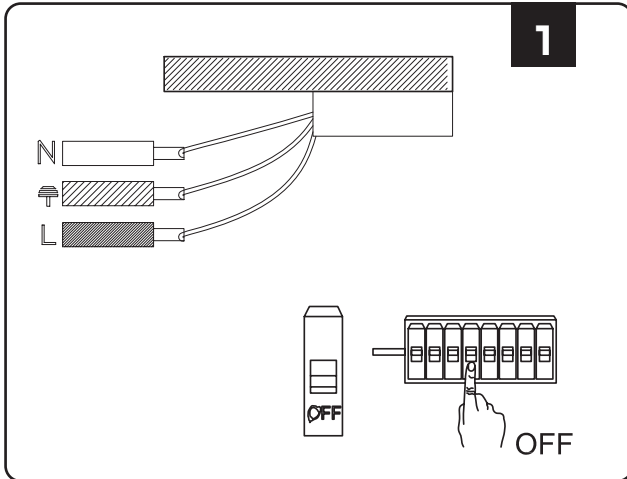

INSTALLATION INSTRUCTIONS

1. Switch off the power.
2. Install the adapter into the guide rail groove .
3. Check that everything is in order .
4. Switch on the power if above steps done properly without any mistakes.